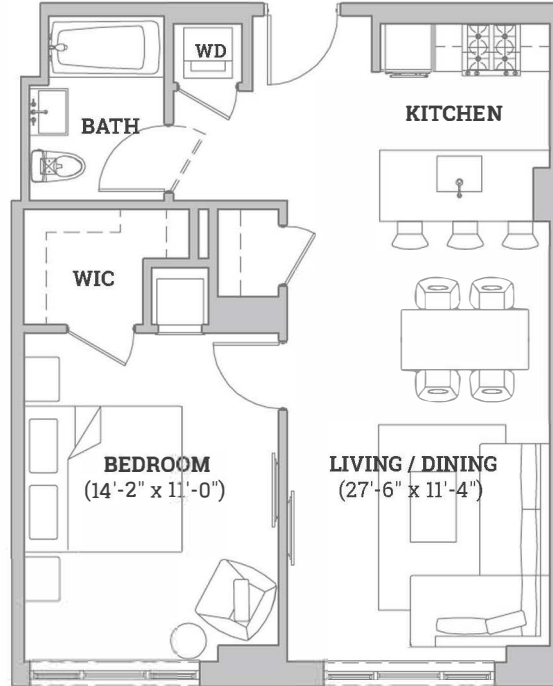

01 BED

1 Bed, 1 Bath
624 sq. ft.

Floors 1-6
Unit R

Woodruf Avenue

St. Paul's Place